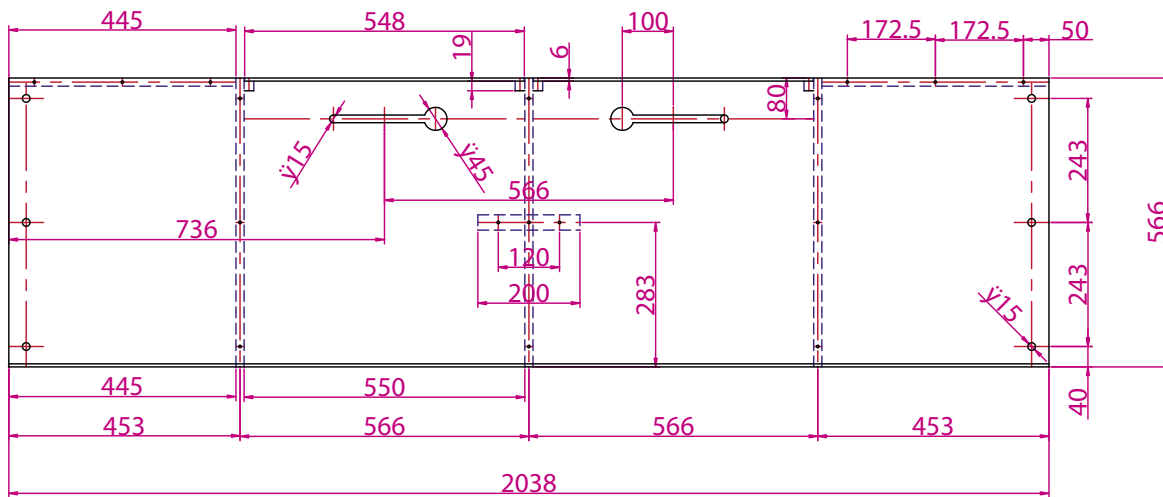

Australian Wood Review #49

Entertainment Unit Plans

By John Spiers

BASE PANEL DETAILS

TOP DETAILS